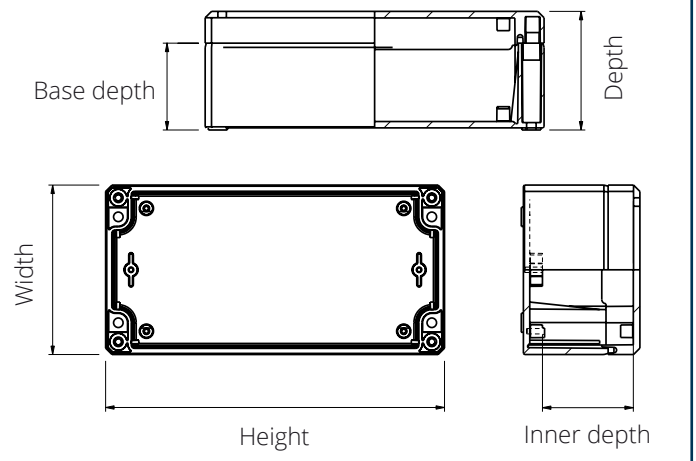

This enclosure is equipped with hinges (DSH11) and fastening lugs (DFL1).

| Conformity                    |   |
|-------------------------------|---|
| PC enclosures:                | CE <small>ROHS</small> FI UL <small>eUL</small> GL PC           |
| ABS enclosures:               | CE <small>ROHS</small> FI PC                                    |
| Technical information         |   |
| Degree of protection:         | IP66 and IP67   |
| Impact resistance:            | PC: IK08 (-25 °C... +35 °C)<br>ABS: IK07 (+35 °C)/IK06 (-25 °C) |
| Operating temperature:        | PC: -40 °C ... +80 °C<br>ABS: -20 °C ... +60 °C                 |
| Short term temperature range: | PC: -40 °C... +120 °C<br>ABS: -20 °C ... +120 °C                |
| Flammability rating:          | PC: UL 746C 5 inch flame<br>ABS: UL 94 HB                       |
| UL File no:                   | E189312   |
| UL category:                  | NITW, NITW7   |
| Environmental type (UL):      | 4, 4X, 12, 13, 6  |
| Outdoor suitability:          | PC: UL 746C f1 rated material                                   |
| Insulation:                   | Class II  |
| Material                      |   |
| Base/cover:                   | Polycarbonate or ABS  |
| Cover screws:                 | Stainless steel   |
| Gasket:                       | PUR (polyurethane)  |
| Enclosure side types          |   |
| PC and ABS enclosures:        | Plain sides   |
| Standard color                |   |
| Base:                         | Grey RAL 7035   |
| Cover:                        | Grey RAL 7035 or transparent                                    |

## Dimensions

You can find the following dimensions on the product tables. More information, product cards, dimensional drawings and 3D models can be found at [ensto.com](http://ensto.com).